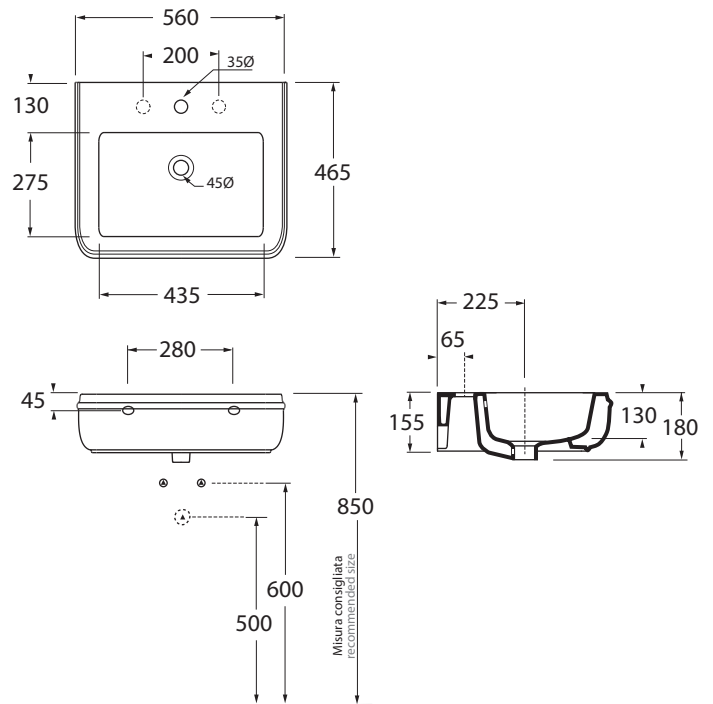

CHLP05646TOM

lavabi/washbasins

codice
code

Lavabo Charme appoggio/sospeso mono foro cm 55x46.
Charme washbasin wall-hung/over-counter 1 tap hole cm 55x46.

bianco lucido/ shiny white

CHLP05646TOMBI

Lavabo Charme appoggio/sospeso tre fori cm 55x46.
Charme washbasin wall-hung/over-counter 3 tap holes cm 55x46.

bianco lucido/ shiny white

CHLP05646TOTBI

CM 56x46,5x18

plf italy pz.30 - plf export pcs.40

kg 18,5

scala/scale 1:20 dimensioni/dimensions in mm

Complementi/complements:

codice
code

Piletta automatica con troppo pieno
Automatic waste system with over flow

kg 0,5

PILTR

TECHNICAL SHEET n°: 01	DESIGNER: LAUDANI & ROMANELLI	CODE: CHLP05646TOM CHLP05646TOTBI	Azzurra sanitari in ceramica S.p.a. via Civita Castellana snc 01030 Castel S.Elia (VT) - ITALY Tel. +39.0761 518155 Fax. +39.0761 514560	
SHEET FORMAT: A4	ISO	REVISION: 02	SCALE: 1:20	DATE: 09/07/2019
REGULATIONS: CE EN 14688 / EN31 / Dop-14688				
All the measurements respect the tolerances provided by the "AZZURRA QUALITY GUIDELINES".				