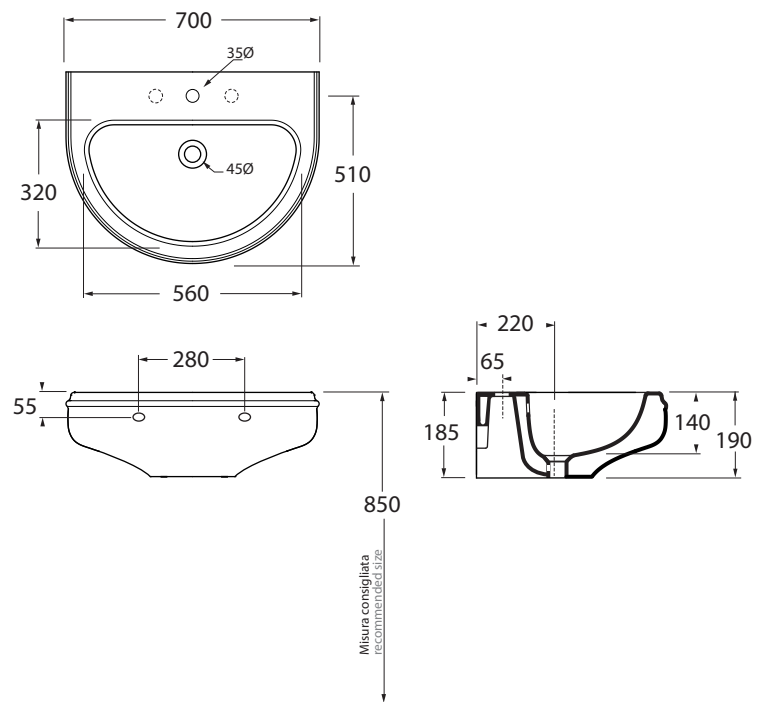

CHLP07051TOM

lavabi/washbasins

codice
code

Lavabo Charme sospeso mono foro cm 70x51.
Charme washbasin wall-hung 1 taphole cm 70x51.

bianco lucido/shiny white

CHLP07051TOMBI

Lavabo Charme sospeso con tre fori cm 70x51.
Charme washbasin wall-hung 3 taphole cm 70x51.

bianco lucido/shiny white

CHLP07051T0TBI

CM 70x51xh19

plf italy pz.12 - plf export pcs.20

kg 21

scala/scale 1:20 dimensioni/dimensions in mm

Complementi/complements:

codice
code

Piletta automatica con troppo pieno
Automatic waste system with over flow

PILTR

kg 0,5

TECHNICAL SHEET n°: 01	DESIGNER: LAUDANI & ROMANELLI	CODE: CHLP07051TOMBI CHLP07051T0TBI	Azzurra sanitari in ceramica S.p.a. via Civita Castellana snc 01030 Castel S.Elia (VT) - ITALY Tel. +39.0761 518155 Fax. +39.0761 514560	
SHEET FORMAT: A4	ISO	REVISION: 02	SCALE: 1:20	DATE: 09/07/2019
REGULATIONS: CE EN 14688 / EN31 / Dop-14688				
All the measurements respect the tolerances provided by the "AZZURRA QUALITY GUIDELINES".				