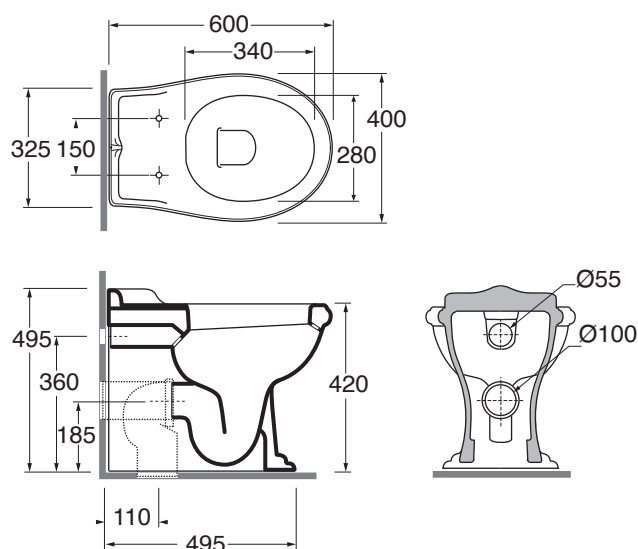

JUBILAEUM

AZZURRA®

JUVCTP000000

JUBILAEUM sanitari a terra filomuro 59/back to wall sanitary

codice
code

Vaso Jubilaeum filo muro con scarico a parete.
Jubilaeum wall trap WC convertible into floor trap.

bianco lucido/shiny white

JUVCTP000000BI

CM 60x40x42

plt italy pz.15 - plt export pcs.20

kg 29,5

scala/scale 1:20 dimensioni/dimensions in mm

Ceramica

bianco lucido
shiny white

Complementi/complements:

Codice
code

Codice
code

Sedile termoidurente avvolgente per vaso
Wrapover thermosetting cover-seat

bianco lucido/ shiny white

JC 1800 TI

Copriwater in poliestere
Polyester cover-seat

bianco lucido/ shiny white

JC 1800 LM

bianco lucido FRIZIONATO/ soft close shiny white

JC 1800/F

Copriwater in noce massello
Solid walnut-wood cover-seat

JC 1800 TI

JC 1800 NM/F

Curva tecnica per vaso normale e monoblocco
Technical bend for standing and close coupled wc

CVT

TECHNICAL SHEET n°: 01	DESIGNER: OFFICINA AZZURRA	CODE: JUVCTP000000
SHEET FORMAT: A4	ISO	REVISION: 03
REGULATIONS: CE EN 997 / EN33 / Dop-997 *		SCALE: 1:20
All the measurements respect the tolerances provided by the "AZZURRA QUALITY GUIDELINES".		DATE: 17/11/2022

Azzurra sanitari in ceramica S.p.a.
via Civita Castellana snc 01030
Castel S.Elia (VT) - ITALY
Tel.+39.0761 518155
Fax.+39.0761 514560

* Regulations here shown are exclusively referred to ceramic items