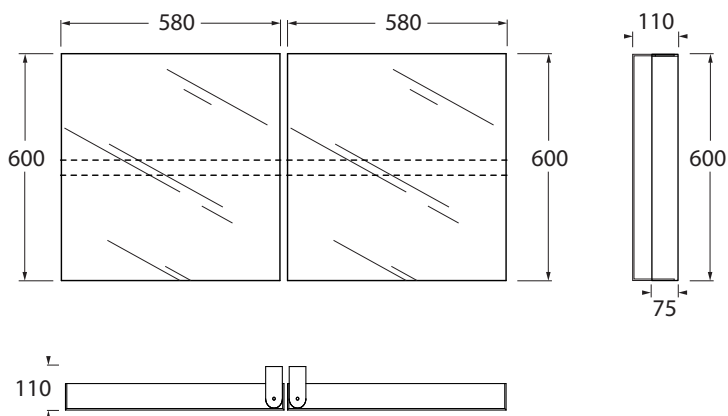

MB 60D

codice  
code

Mirror Book specchio doppio (cm 58 anta singola) basculante con interno portaoggetti.  
Mirror Book double adjustable mirror (cm 58 each door) with internal accessory storage

MB 60D

CM 58x60

plt italy pz.15 - plt export pcs.20

kg 27

scala/scale 1:20 dimensioni/dimensions in mm

TECHNICAL SHEET n°: <b>01</b>	DESIGNER: <b>OFFICINA AZZURRA</b>	CODE: <b>MB 60D</b>			Azzurra sanitari in ceramica S.p.a. via Civita Castellana snc 01030 Castel S.Elia (VT) - ITALY Tel.+39.0761 518155 Fax.+39.0761 514560
SHEET FORMAT: <b>A4</b>	ISO	REVISION: <b>02</b>	SCALE: <b>1:20</b>	DATE: <b>09/10/2018</b>	
REGULATIONS					
All the measurements respect the tolerances provided by the "AZZURRA QUALITY GUIDELINES".					