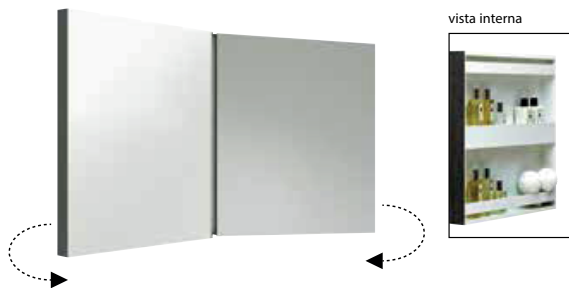

MB 60D

codice  
code

Mirror Book specchio doppio (cm 58 anta singola) basculante con interno portaoggetti.  
Mirror Book double adjustable mirror (cm 58 each door) with internal accessory storage

MB 60D

CM 58x60

plt italy pz.15 - plt export pcs.20

kg 27

scala/scale 1:20 dimensioni/dimensions in mm

TECHNICAL SHEET n°: <b>01</b>	DESIGNER: <b>OFFICINA AZZURRA</b>	CODE: <b>MB 60D</b>			Azzurra sanitari in ceramica S.p.a. via Civita Castellana snc 01030 Castel S.Elia (VT) - ITALY Tel.+39.0761 518155 Fax.+39.0761 514560
SHEET FORMAT: <b>A4</b>	ISO	REVISION: <b>02</b>	SCALE: <b>1:20</b>	DATE: <b>09/10/2018</b>	
REGULATIONS					
All the measurements respect the tolerances provided by the "AZZURRA QUALITY GUIDELINES".					