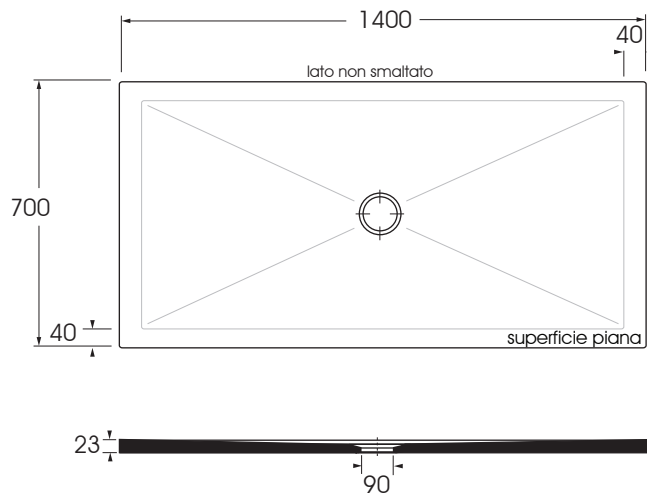

SDPD14007020

piatto doccia/ shower tray

codice
code

Piatto doccia SoloDue H2 cm 140 X 70.
SoloDue h2 cm 140 X 70 shower tray.

cotone/ cotton

SDPD14007020CT

finiture COLORS 1250°/ COLORS 1250° finishing

SDPD14007020...

scala/scale 1:20 dimensioni/dimensions in mm

- Colori disponibili per tutti i prodotti SOLODUE
e per il tappo copripiletta

COLORS 1250°

- Available for all SOLODUE products
and for the free flow drains

Le malteceramiche

SHINE

Complementi/complements:

Codice
code

Codice
code

Piletta doccia 1" 1/4 di diametro (ø 90) con tappo COLORATO:
COLORS 1250° / Le malteceramiche / SHINE

1" 1/4 (ø 90) diameter waste system for shower tray provided with
colors top: COLORS 1250° / le malteceramiche / SHINE

SIF/H2C

Piletta doccia 1" 1/4 di diametro (ø 90) con tappo CROMATO:

1" 1/4 (ø 90) diameter waste system for shower tray provided with
CROME

SIF/H2

TECHNICAL SHEET n°: 01	DESIGNER: OFFICINA AZZURRA	CODE: SDPD14007020	Azzurra sanitari in ceramica S.p.a. via Civita Castellana snc 01030 Castel S.Elia (VT) - ITALY Tel.+39.0761 518155 Fax.+39.0761 514560	
SHEET FORMAT: A4	ISO	REVISION: 03	SCALE: 1:20	DATE: 19/01/2023
REGULATIONS: CE EN 14527 / EN251 / Dop-14527*				
All the measurements respect the tolerances provided by the "AZZURRA QUALITY GUIDELINES".				