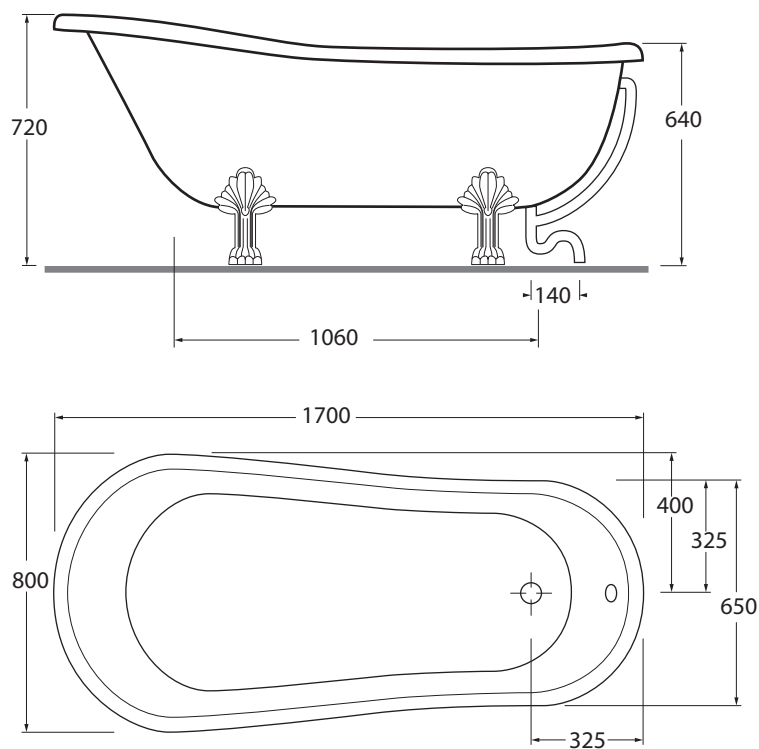

V112C

vasca/ bath-tubs

codice
code

Vasca victorian in crystaltech completa di colonna di scarico e piedi cromati o bianchi.
Victorian crystaltech bath-tub provided with drainage system and feet in chrome or white finishing.

bianco lucido/ shiny white

V112 B

Vasca Victorian in crystaltech completa di colonna di scarico e piedi in oro/bronzo.
Victorian crystaltech bath-tub provided with drainage system and feet in gold/bronze finishing.

bianco lucido/ shiny white

V112 C

CM 170x80xh72

scala/scale 1:20 dimensioni/dimensions in mm

TECHNICAL SHEET n°: 01	DESIGNER: OFFICINA AZZURRA	CODE: V112C			
SHEET FORMAT: A4	ISO	REVISION: 02	SCALE: 1:20	DATE: 26/07/2019	Azzurra sanitari in ceramica S.p.a. via Civita Castellana snc 01030 Castel S.Elia (VT) - ITALY Tel.+39.0761 518155 Fax.+39.0761 514560
REGULATIONS					
All the measurements respect the tolerances provided by the "AZZURRA QUALITY GUIDELINES".					