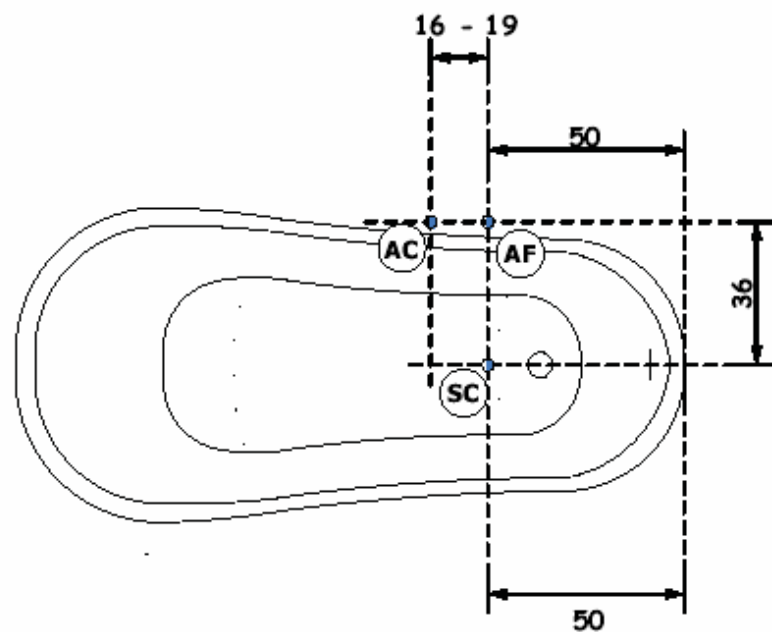

Le quote allaccio acqua sono indicative in quanto si riferiscono alla rubinetteria di seguito fotografata.

A B

A monte dell'impianto idraulico si consiglia di installare dei rubinetti filtro.
L'azienda declina problemi derivanti dalla mancata installazione dei suddetti.

Allaccio acqua calda nel caso di vasca provvista di rubinetteria

Hot water connection should the bathtub be fitted with taps

Allaccio acqua fredda nel caso di vasca provvista di rubinetteria

Cold water connection should the bathtub be fitted with taps