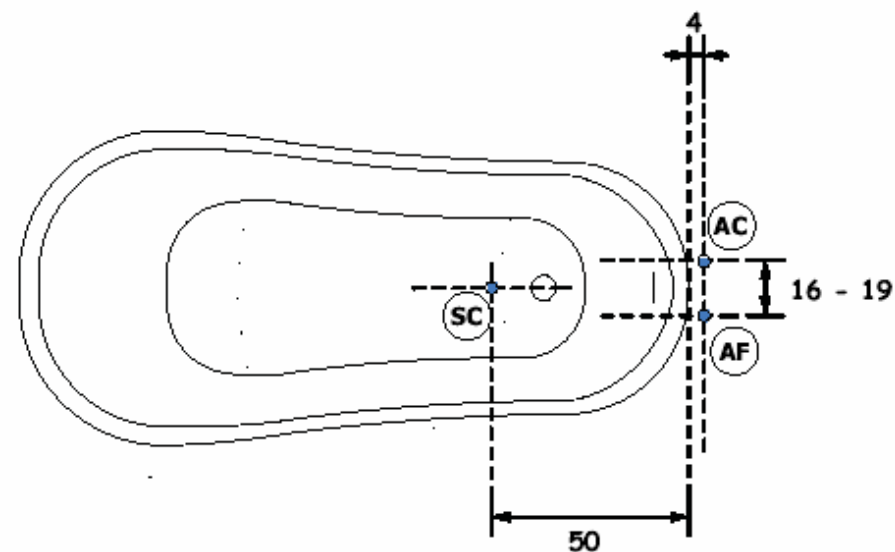

Le quote allaccio acqua sono indicative in quanto si riferiscono alla rubinetteria di seguito fotografata.

A B

A monte dell'impianto idraulico si consiglia di installare dei rubinetti filtro.
L'azienda declina problemi derivanti dalla mancata installazione dei suddetti.

Allaccio acqua calda nel caso di vasca provvista di rubinetteria

Hot water connection should the bathtub be fitted with taps

Allaccio acqua fredda nel caso di vasca provvista di rubinetteria

Cold water connection should the bathtub be fitted with taps